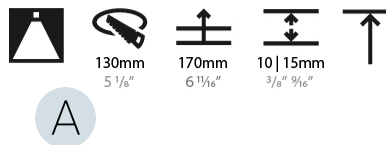

PHYSICAL

Shape: Round
Diameter (mm): 139
Diameter (in): 5 1/2
Height (mm): 151
Height (in): 5 15/16
Ceiling Thickness (mm): 10 / 12.5 / 15
Ceiling Thickness (in): 3/8 or 1/2 or 9/16
Min. Recessing Depth (mm): 170
Min. Recessing Depth (in): 6 11/16
Light Distribution: Downlight
Weight (kg): 0.921
Weight (lbs): 2.03
Fixture Finish: SSR / BKV / CWI / CRY / HAB / UFT / ITA / RUA / FTG / MYG / LOD / PUS / FRO / FUP / KIA / POP / BLS / SPG / MEY / GOH / GUM / CHC / COM / ABZ / JAG / OBR / MOS / ROR
Fixture Material: Aluminum Die Cast
Cut-out Measurements: 130mm / 5 1/8"

ELECTRICAL

Lamp Type: LED (Zhaga Standard)
Input Wattage (W): 13.2 / 16.5
Total Output Wattage (W): 12 / 14
Dimming: Tri-Mode (Non-Dimming and Phase Dimming (120Vac only) and 0-10V Dimming)
Driver Included: No
Driver Location: Recessed Housing
Driver Type: Constant Current - Universal
Driver Class: Class 2
Housing: See components
Input Voltage (V): 120 - 277
Constant Current (MA): 350

LED

Number of LEDs: 1
Color Temperature (°K): 2700 / 3000 / 3500 / 4000
Max. Delivered Lumen (lm): 870 / 970 / 1039 / 1060
Nominal Lumen (lm): 960 / 1070 / 1156 / 1180
CRI: >90 CRI
Efficiency (%): 0.905
Lamp Life (hrs): 50000

OPTICAL

Reflector: 10

RATINGS AND CERTIFICATIONS

Certified By: Certified for North American Standards
IP rating: IP20