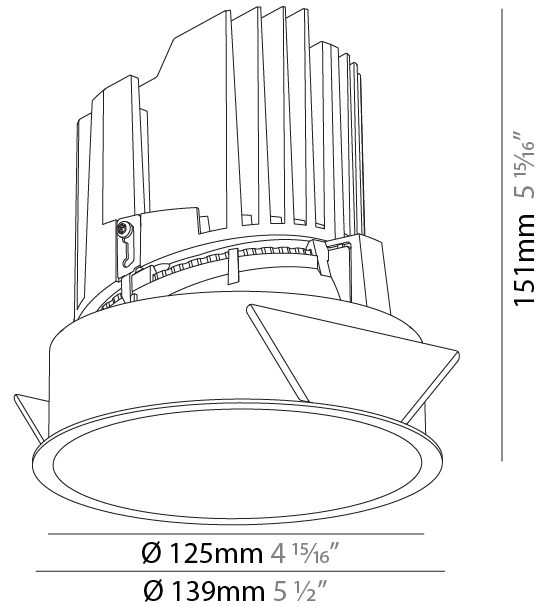

PHYSICAL

Shape: Round
Diameter (mm): 139
Diameter (in): 5 1/2
Height (mm): 151
Height (in): 5 15/16
Ceiling Thickness (mm): 10 / 12.5 / 15
Ceiling Thickness (in): 3/8 or 1/2 or 9/16
Min. Recessing Depth (mm): 170
Min. Recessing Depth (in): 6 11/16
Light Distribution: Downlight
Weight (kg): 0.946
Weight (lbs): 2.09
Fixture Finish: SSR / BKV / CWI / CRY / HAB / UFT / ITA / RUA / FTG / MYG / LOD / PUS / FRO / FUP / KIA / POP / BLS / SPG / MEY / GOH / GUM / CHC / COM / ABZ / JAG / OBR / MOS / ROR
Fixture Material: Aluminum Die Cast
Cut-out Measurements: 130mm / 5 1/8"

ELECTRICAL

Lamp Type: LED (Zhaga Standard)
Input Wattage (W): 13.2 / 16.5
Total Output Wattage (W): 12 / 14
Dimming: Tri-Mode (Non-Dimming and Phase Dimming (120Vac only) and 0-10V Dimming)
Driver Included: No
Driver Location: Recessed Housing
Driver Type: Constant Current - Universal
Driver Class: Class 2
Housing: See components
Input Voltage (V): 120 - 277
Constant Current (MA): 350

LED

Number of LEDs: 1
Color Temperature (°K): 2700 / 3000 / 3500 / 4000
Max. Delivered Lumen (lm): 810 / 900 / 970 / 990
Nominal Lumen (lm): 960 / 1070 / 1156 / 1180
CRI: >90 CRI
Efficiency (%): 0.905
Lamp Life (hrs): 50000

OPTICAL

Reflector°: 10

RATINGS AND CERTIFICATIONS

Certified By: Certified for North American Standards
IP rating: IP54