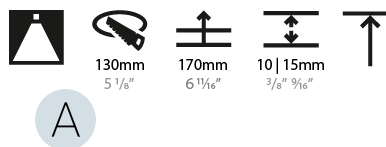

PHYSICAL

Shape: Round
Diameter (mm): 139
Diameter (in): 5 1/2
Height (mm): 151
Height (in): 5 15/16
Ceiling Thickness (mm): 10 / 12.5 / 15
Ceiling Thickness (in): 3/8 or 1/2 or 9/16
Min. Recessing Depth (mm): 170
Min. Recessing Depth (in): 6 11/16
Light Distribution: Downlight
Weight (kg): 0.946
Weight (lbs): 2.09
Fixture Finish: SSR / BKV / CWI / CRY / HAB / UFT / ITA / RUA / FTG / MYG / LOD / PUS / FRO / FUP / KIA / POP / BLS / SPG / MEY / GOH / GUM / CHC / COM / ABZ / JAG / OBR / MOS / ROR
Fixture Material: Aluminum Die Cast
Cut-out Measurements: 130mm / 5 1/8"

ELECTRICAL

Lamp Type: LED (Zhaga Standard)
Input Wattage (W): 13.2 / 16.5
Total Output Wattage (W): 12 / 14
Dimming: Tri-Mode (Non-Dimming and Phase Dimming (120Vac only) and 0-10V Dimming)
Driver Included: No
Driver Location: Recessed Housing
Driver Type: Constant Current - Universal
Driver Class: Class 2
Housing: See components
Input Voltage (V): 120 - 277
Constant Current (MA): 350

LED

Number of LEDs: 1
Color Temperature (°K): 2700 / 3000 / 3500 / 4000
Max. Delivered Lumen (lm): 810 / 900 / 970 / 990
Nominal Lumen (lm): 960 / 1070 / 1156 / 1180
CRI: >90 CRI
Efficiency (%): 0.905
Lamp Life (hrs): 50000

OPTICAL

Reflector°: 10

RATINGS AND CERTIFICATIONS

Certified By: Certified for North American Standards
IP rating: IP54